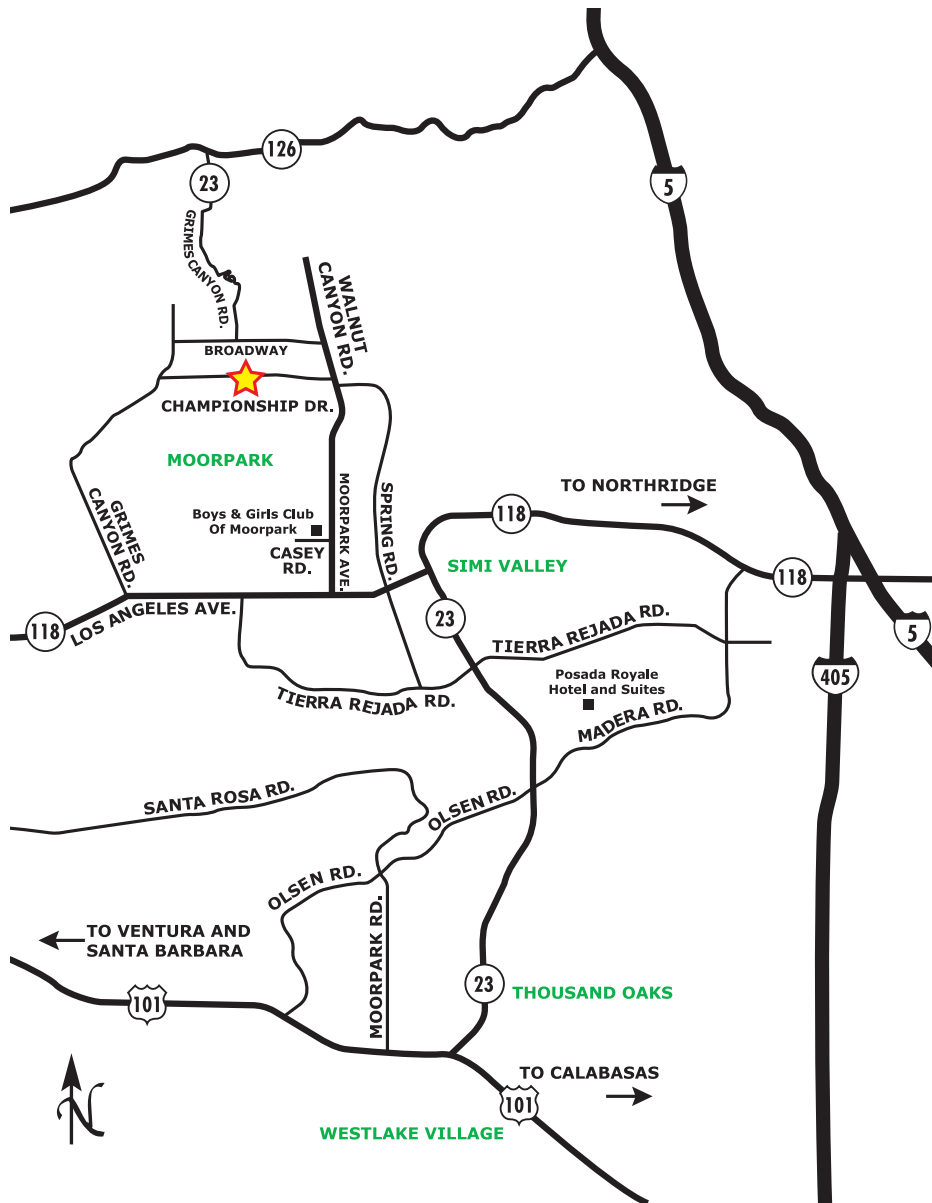

Moorpark Country Club 11800 Championship Drive, Moorpark, CA 93021
(805) 532-2834

Traveling West on the 118 freeway to Los Angeles Ave. heading north, turn right on Spring Rd. (approx. 0.6 mile). Turn right on Walnut Canyon (approx. 1.7 miles), turn left onto Championship Drive (approx. 0.1 mile). Clubhouse will be on the left (approx 1 mile)

Travel East on Los Angeles (118) turn left on Grimes Canyon Road To Championship Drive (approx 2.5miles) and turn right. Clubhouse on the right (approx. 1 mile)